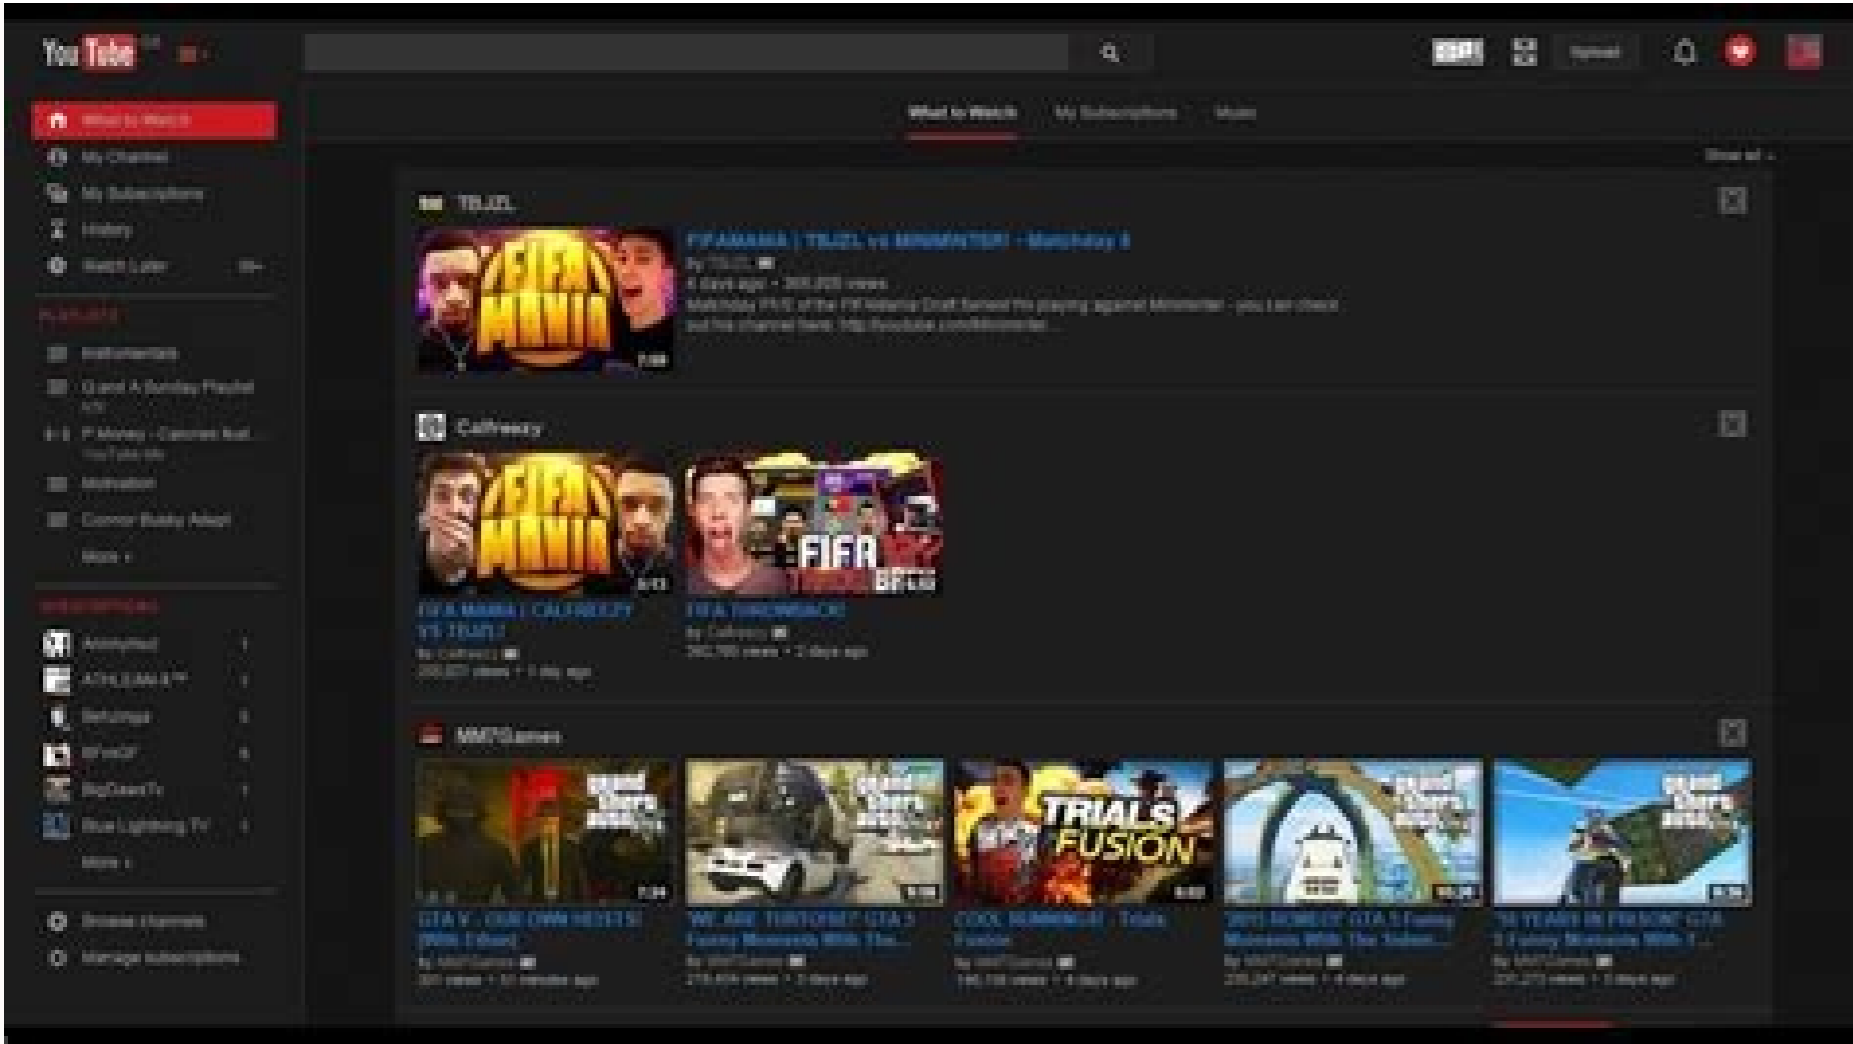

Chrome flags disable dark mode. Chrome flags settings dark mode. Chrome //flags/ and search for force dark mode. Chrome //flags force dark mode for web contents. How to enable dark mode in chrome using flags.