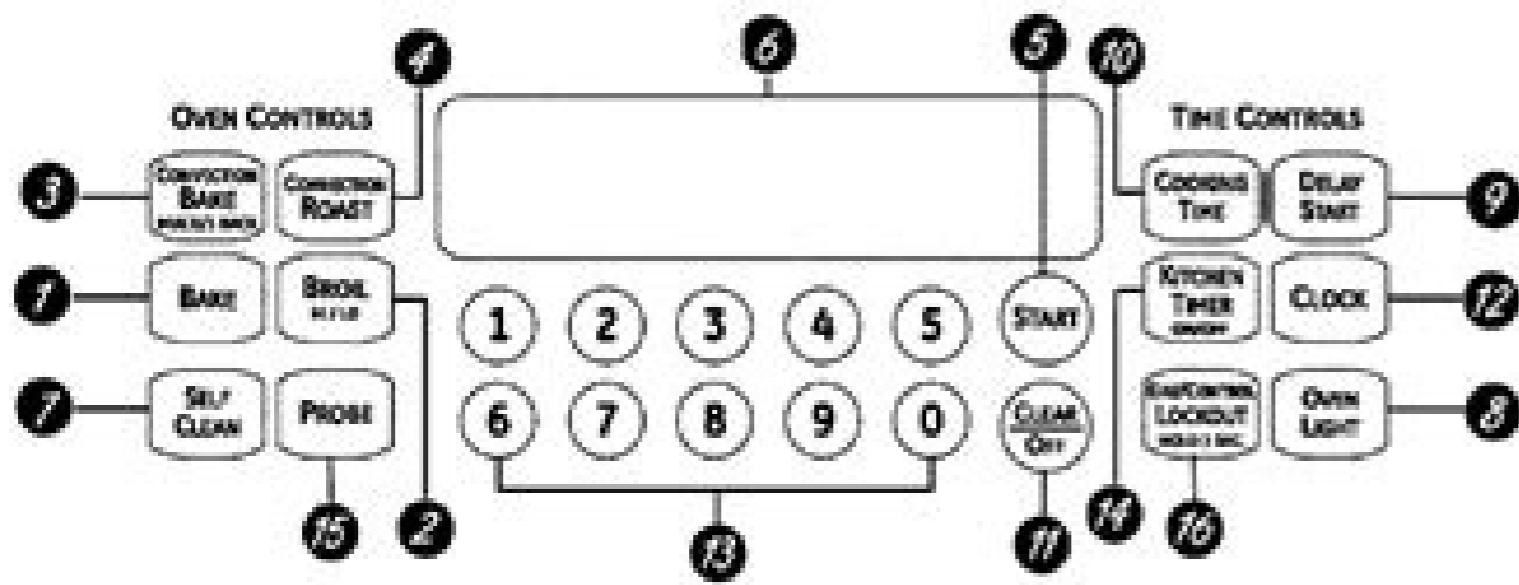

Using the upper oven controls.

ge.com

(Throughout this manual, features and appearance may vary from your model.)

Features and appearance may vary.

Oven Control, Clock, Timer and Features

1. **1 BAKE Pad**
     Touch to select the bake function.
  2. **2 BROIL HI/LO Pad**
     Touch to select the broil function.
  3. **3 CONVECTION BAKE MULTI/RACK Pad**
     Touch to select baking with the convection function.
  4. **4 CONVECTION ROAST Pad**
     Touch to select roasting with the convection function.
  5. **5 START Pad**
     Must be touched to start any cooking or cleaning function.
  6. **6 Display**
     Shows the time of day, oven temperature, whether the oven is in the bake, broil or self-cleaning mode, the times set for the timer or automatic oven operations, and if the range is locked.
2. **If "F" and a number or letter flash in the display and the oven control signals, this indicates a function error code. Touch the CLEAR/OFF pad. Allow the oven to cool for one hour. Put the oven back into operation. If the function error code repeats, disconnect the power to the oven and call for service.**
3. **If your oven was set for a timed oven operation and a power outage occurred, the clock and all programmed functions must be reset. The time of day will flash in the display when there has been a power outage.**
1. **7 SELF-CLEAN Pad**
     Touch to select self-cleaning function. See the Using the self-cleaning oven section.
  2. **8 OVEN LIGHT Pad**
     Touch to turn the oven light on or off.
  3. **9 DELAY START Pad**
     Use along with **COOKING TIME** or **SELF-CLEAN** pads to set the oven to start and stop automatically at a time you set.
  4. **10 COOKING TIME Pad**
     Touch and then touch the number pads to set the amount of time you want your food to cook. The oven will shut off when the cooking time has run out.
  5. **11 CLEAR/OFF Pad**
     Touch to cancel **ALL** upper oven operations except the clock, timer and Gas/Control Lockout.
  6. **12 CLOCK Pad**
     Touch before setting the clock.
  7. **13 Number Pads**
     Use to set any function requiring numbers, such as the time of day on the clock, the timer, the oven temperature, the internal food temperature, the start time and length of operation for timed baking and self-cleaning.
  8. **14 KITCHEN TIMER ON/OFF Pad**
     Touch to select the timer feature.
  9. **15 PROBE Pad**
     Touch when using the probe to cook food.
  10. **16 GAS/CONTROL LOCKOUT Pad**
      Touch and hold the **GAS/CONTROL LOCKOUT** pad for 3 seconds to lock/unlock the surface burners, oven burners and control panel so they cannot be activated.

11

Safety Instructions

Operating Instructions

Installation Instructions

Troubleshooting Tips

Consumer Support

Accessories.

ge.com

Looking For Something More?

Tired of discolored racks? Wishing you had extra-heavy-duty oven racks?

NOW AVAILABLE for your range:

GE's innovative, self-cleanable porcelain-coated oven racks!

- Heavy Duty
- Durable
- Able to be cleaned in a self-cleaning oven

Visit ge.com (U.S.) or www.GEAppliances.ca (Canada) for more information.

57

Safety Instructions

Operating Instructions

Installation Instructions

Troubleshooting Tips

Consumer Support